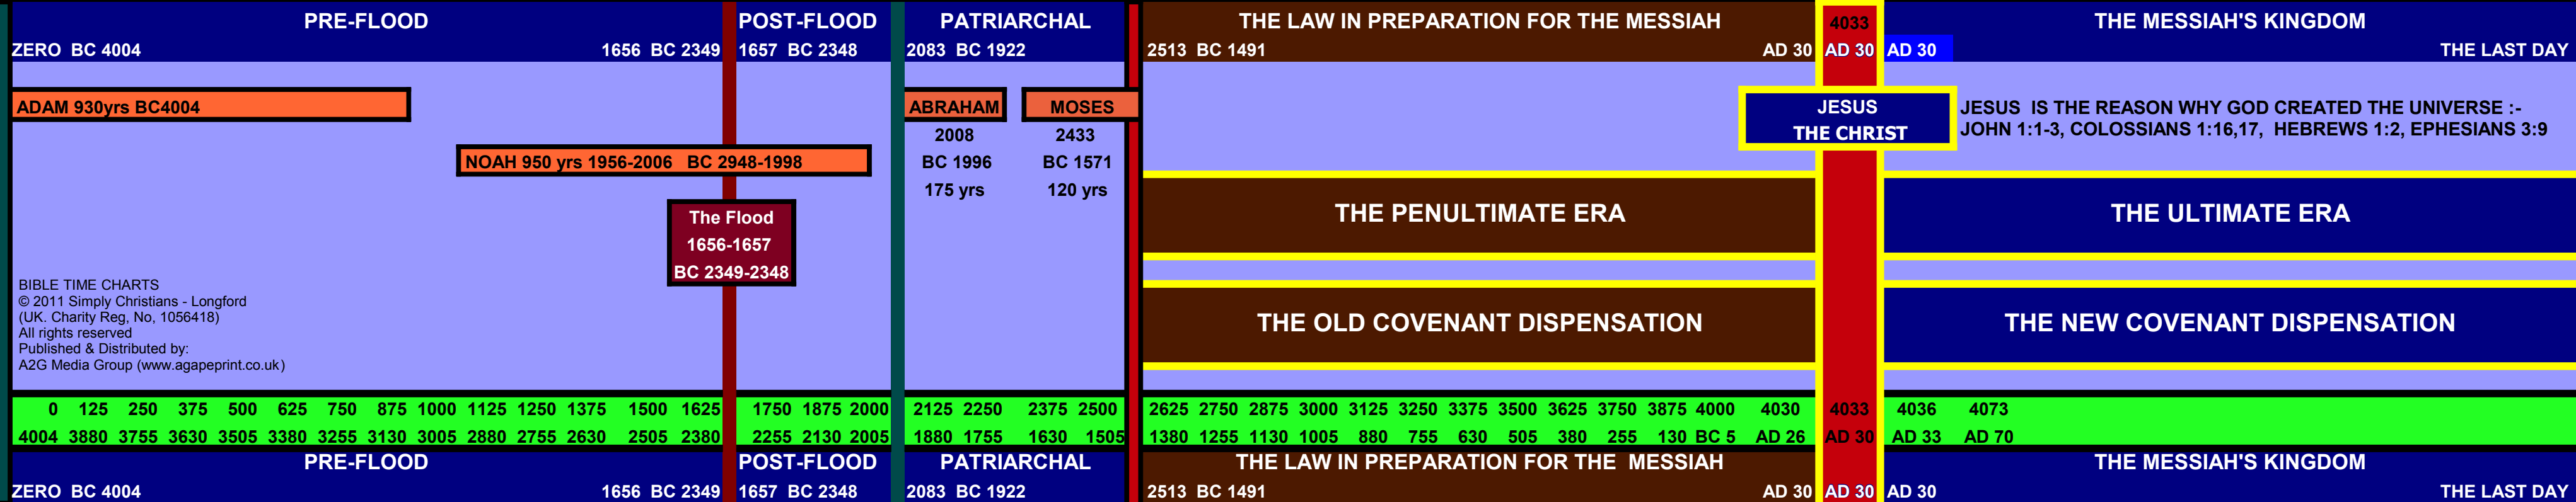

WHY THE UNIVERSE WAS CREATED

BEGINNING

THE END

BIBLE TIME CHARTS
© 2011 Simply Christians - Longford
(UK. Charity Reg. No, 1056418)
All rights reserved
Published & Distributed by:
A2G Media Group (www.agapeprint.co.uk)