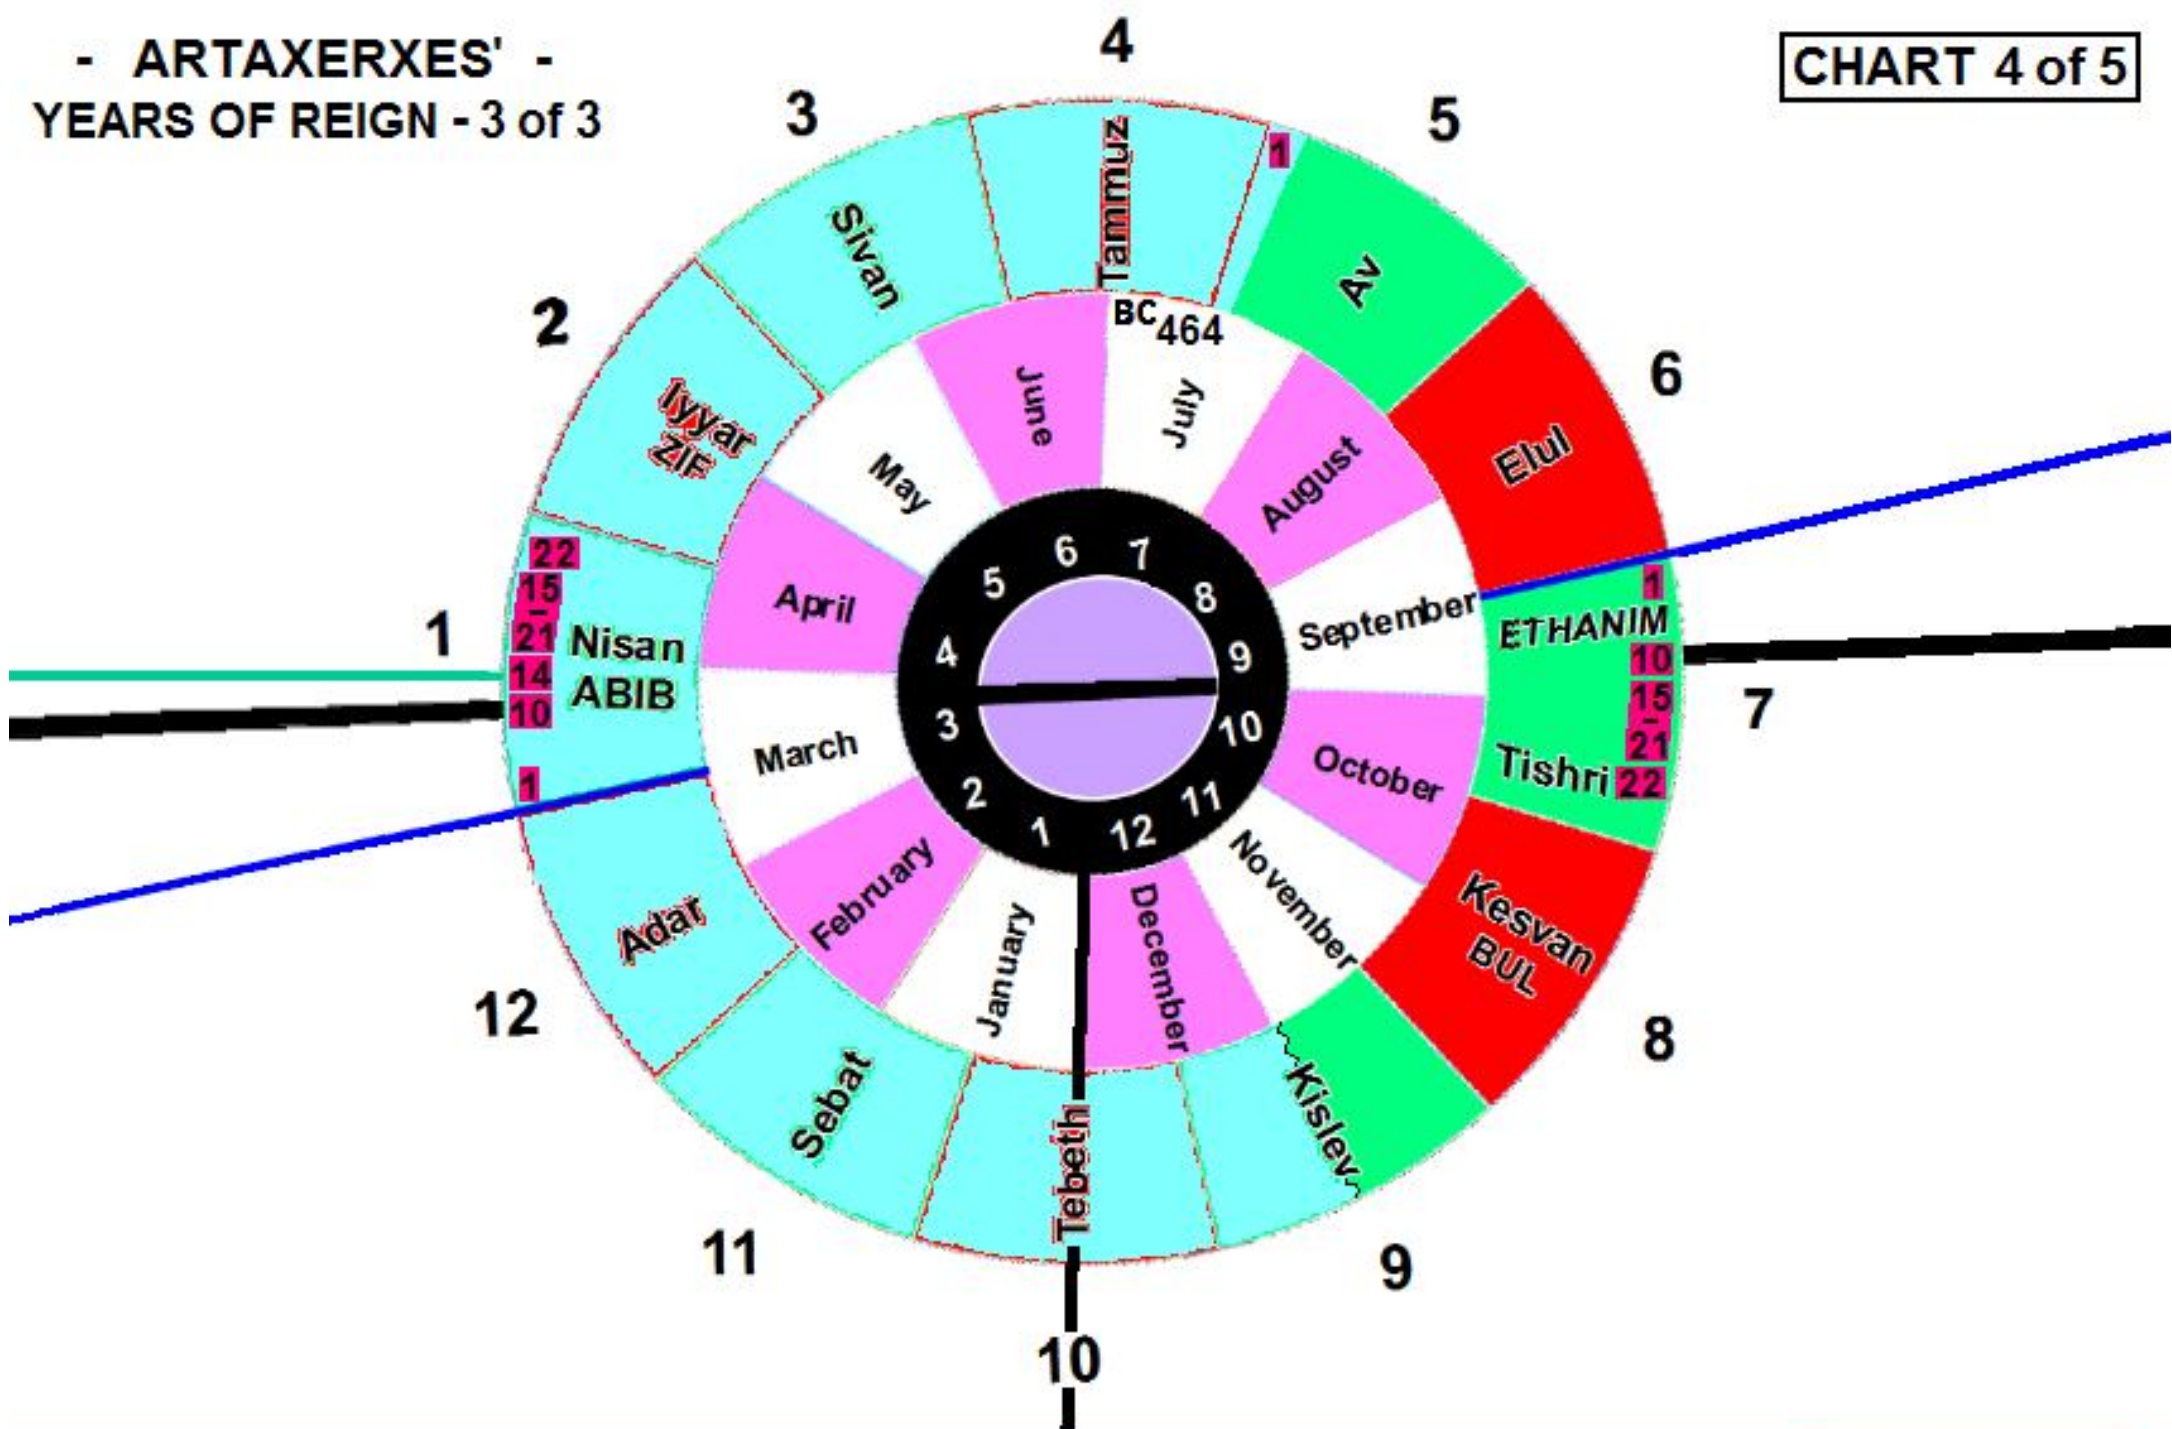

- ARTAXERXES' -
YEARS OF REIGN - 3 of 3

CHART 4 of 5

So Artaxerxes' years of reign never began or ended within the period here coloured blue. They finished before the end of Kislev (Chisleu) and started after the first day of Av.